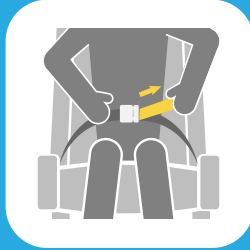

EMERGENCY EXIT

FASTEN SEAT BELT

OXYGEN MASK

BRACE POSITIONS

LIFE VEST